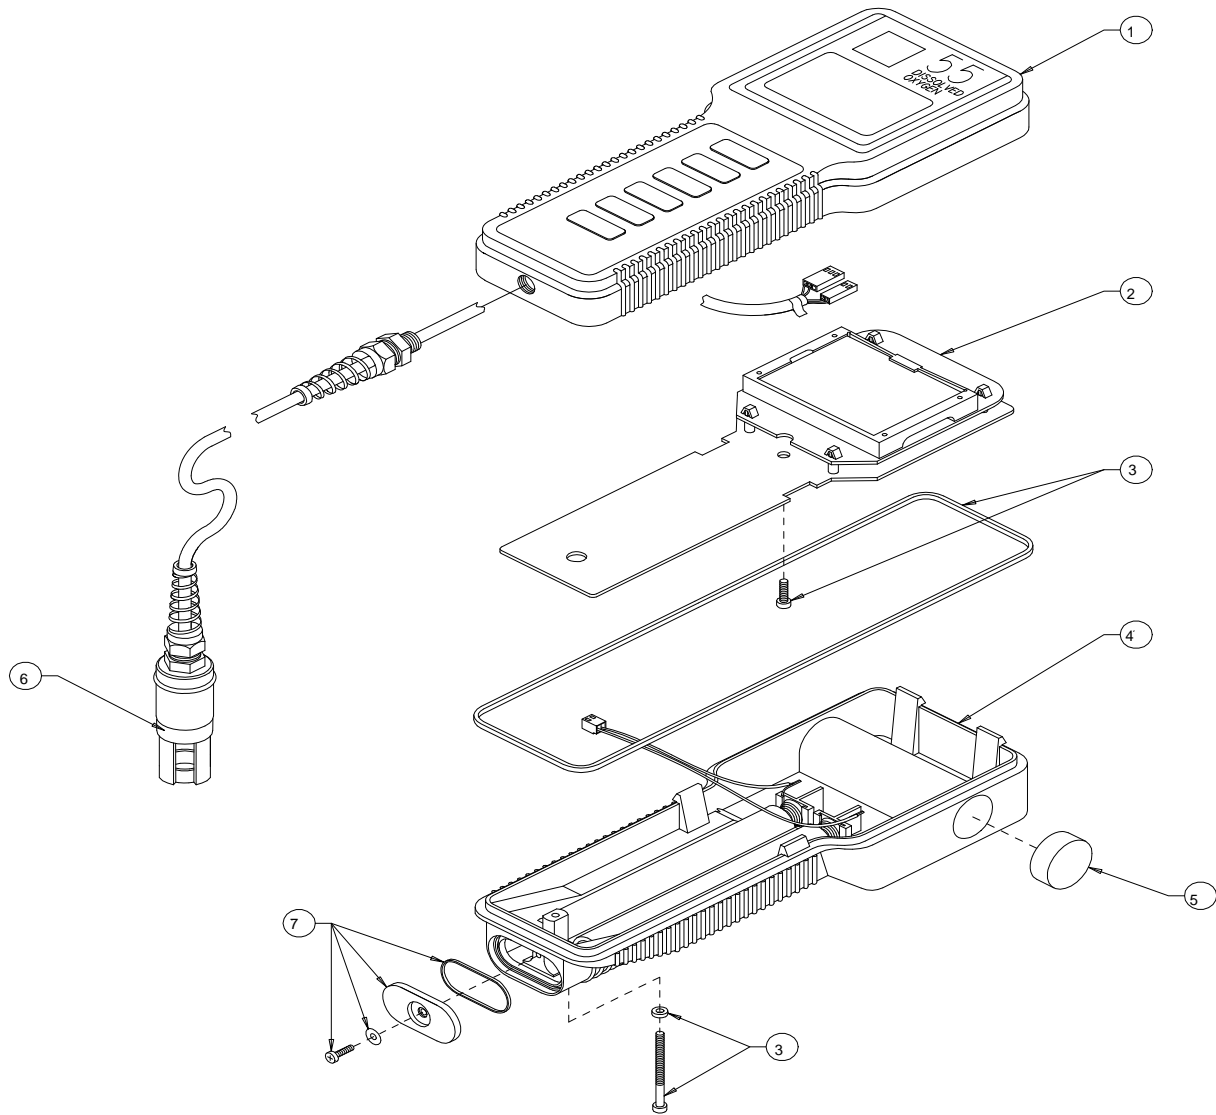

# YSI Model 55 Assembly Drawing

Bubble	YSI Order Number	Description
1	055201	Front Cover Assembly W/Keypad
1	055213	Keypad Board Assembly
1	055216	Keypad
2	055203	Main Board Assembly W/055212 Display
2	055212	Display Board Assembly W/LCD
2	055214	LCD Display <u>ONLY</u>
2	115524	LCD Display Kit (includes: LCD, Bracket, Zebra Strips 2 ea.)
3	055204	Case Hardware Kit
4	055242	Rear Cover Assembly
5	055219	Sponge
6	055205	Probe Assembly, 12 Foot
6	055206	Probe Assembly, 25 Foot
6	055229	Probe Assembly, 50 Foot
6	038517	Probe Guard
7	055244	Battery Hardware Kit